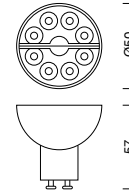

PROJECT : _____
SALE : _____

Lampitude

Product

Dimension

Specification

SERIES	: LED GU10 5W 24D
ITEM CODE	: CGBU-AU-EGU-B2-003
DESCRIPTION	: LED BULB
SIZE	: Ø50 X H57 (MM)
WEIGHT	: 0.058 KG
MATERIAL	: PLASTIC
COLOR	: WHITE
IP RATING	: 20
LIGHT SOURCES	: LED
SOCKET	: GU10 X 1
WATTS	: 5W
INPUT VOLTAGE	: 220-240V AC/50-60 Hz
POWER FACTOR	: ≥0.4
CRI	: ≥80, SDCM<6
BEAM ANGLE	: 24°
LIMINOUS FLUX	: RGB+CX 2700K-5000K, 335-350LM
DIMMING RANGE	: 0-100%
LIFETIME	: 25,000 Hrs
ACCESSORIES	: -
REMARKS	: -