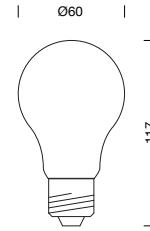

PROJECT : _____
SALE : _____

Lampitude

Product

Dimension

Specification

SERIES	: LED E27 8W
ITEM CODE	: CGBU-AU-BUB-B2-004
DESCRIPTION	: LED BULB
SIZE	: Ø60 X H117 (MM)
WEIGHT	: 0.06 KG
MATERIAL	: PLASTIC
COLOR	: WHITE
IP RATING	: 20
LIGHT SOURCES	: LED
SOCKET	: E27 X 1
WATTS	: 8W
INPUT VOLTAGE	: 220-240V AC/50-60 Hz
POWER FACTOR	: ≥0.7
CRI	: ≥80, SDCM<6
BEAM ANGLE	: 200° (50% Light Intensity)
LIMINOUS FLUX	: RGB+2700K-5000K
DIMMING RANGE	: 0-100%
LIFETIME	: 25,000 Hrs
ACCESSORIES	: -
REMARKS	: -