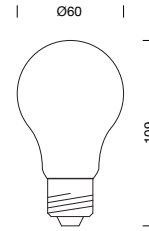

PROJECT : _____
SALE : _____

Lampitude

Product

Dimension

Specification

SERIES	: LED E27 4.5W
ITEM CODE	: CGBU-AU-BFB-B2-002
DESCRIPTION	: LED BULB
SIZE	: Ø60 X H109 (MM)
WEIGHT	: 0.03 KG
MATERIAL	: GLASS
COLOR	: CLEAR
IP RATING	: 20
LIGHT SOURCES	: LED
SOCKET	: E27 X 1
WATTS	: 4.5W
INPUT VOLTAGE	: 220-240V AC/50-60 Hz
POWER FACTOR	: ≥0.7
CRI	: ≥80, SDCM<6
BEAM ANGLE	: 200° (50% Light Intensity)
LIMINOUS FLUX	: 2700K-5000K
DIMMING RANGE	: 0-100%
LIFETIME	: 25,000 Hrs
ACCESSORIES	: -
REMARKS	: -