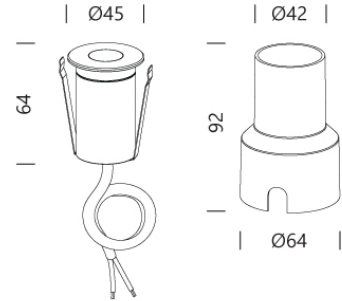

PROJECT : _____
SALE : _____

Lampitude

Product

Dimension

Specification

SERIES	: CATEYE
ITEM CODE	: CATEYE-0.9W-RD-CL
DESCRIPTION	: UNDERGROUND LAMP
SIZE	: Ø45 X H92 (MM)
INSTALLATION	: RECESSED UNDERGROUND
DRILL SIZE	: -
WEIGHT	: -
MATERIAL	: STAINLESS STEEL , ALUMINUM , CLEAR GLASS
COLOR	: SILVER HAIRLINE
REFLECTOR	: -
DIFFUSER	: -
IP RATING	: 67
LIGHT SOURCES	: LED PHILIPS
SOCKET	: LED X 1
WATTS	: MAX 0.9W
VOLT	: AC/DC 12,24V
CCT	: 3000K
CRI	: 80
BEAM ANGLE	: 59°
LUMEN POWER	: 25LM
LIFETIME	: -
CONTROL GEAR	: -
ACCESSORIES	: -
REMARKS	: -