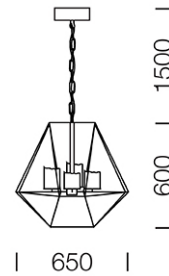

## Dimension

## Specification

ITEM CODE	:	CANDULAR-C4
SERIES	:	CANDULAR
BRAND	:	LAMPTITUDE
LAMP TYPE	:	HALOGEN OR LED
LAMP BASE	:	4*G9 MAX 40W
DESCRIPTION	:	PENDANT LAMP
INSTALLATION	:	SURFACE MOUNTED BASE
MATERIAL	:	POWDER COATED STEEL, RESIN
COLOR	:	BLACK
CONTROL GEAR	:	N/A
REFLECTOR	:	N/A