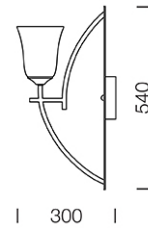

PROJECT : _____

SALE : _____

Lampitude®
TURN ON YOUR ATTITUDE

Product

Dimension

Specification

ITEM CODE	:	CALISTRA-W
SERIES	:	CALISTRA
BRAND	:	LAMPTITUDE
LAMP TYPE	:	COMPACT FLUORESCENT OR LED
LAMP BASE	:	1*E27 MAX 20W
DESCRIPTION	:	WALL LAMP
INSTALLATION	:	SURFACE MOUNTED WALL
MATERIAL	:	NICKEL SATIN STEEL, OPAL GLASS
COLOR	:	NICKEL SATIN, OPAL
CONTROL GEAR	:	N/A
REFLECTOR	:	N/A