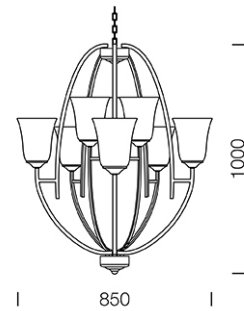

## Dimension

## Specification

ITEM CODE	:	CALISTRA-C9
SERIES	:	CALISTRA
BRAND	:	LAMPTITUDE
LAMP TYPE	:	COMPACT FLUORESCENT OR LED
LAMP BASE	:	9*E27 MAX 20W
DESCRIPTION	:	PENDANT LAMP
INSTALLATION	:	SURFACE MOUNTED BASE
MATERIAL	:	NICKEL SATIN STEEL, OPAL GLASS
COLOR	:	NICKEL SATIN, OPAL
CONTROL GEAR	:	N/A
REFLECTOR	:	N/A