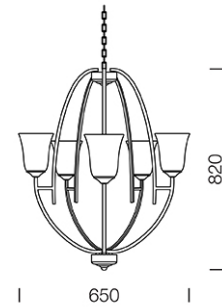

PROJECT : _____

SALE : _____

Lampitude®
TURN ON YOUR ATTITUDE

Product

Dimension

Specification

ITEM CODE	:	CALISTRA-C5
SERIES	:	CALISTRA
BRAND	:	LAMPTITUDE
LAMP TYPE	:	COMPACT FLUORESCENT OR LED
LAMP BASE	:	5*E27 MAX 20W
DESCRIPTION	:	PENDANT LAMP
INSTALLATION	:	SURFACE MOUNTED BASE
MATERIAL	:	NICKEL SATIN STEEL, OPAL GLASS
COLOR	:	NICKEL SATIN, OPAL
CONTROL GEAR	:	N/A
REFLECTOR	:	N/A