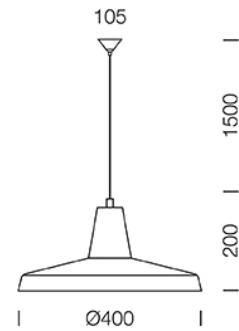

PROJECT : _____

SALE : _____

Lamptitude®
TURN ON YOUR ATTITUDE

Product

Dimension

Specification

ITEM CODE	:	BUSTIC-D
SERIES	:	BUSTIC
BRAND	:	LAMPTITUDE
LAMP TYPE	:	INCAN OR LED
LAMP BASE	:	1*E27 MAX 40W
DESCRIPTION	:	PANDANT LAMP
INSTALLATION	:	SURFACE MOUNTED BASRE
MATERIAL	:	POWDER COATED STEEL
COLOR	:	RUSTIC BROWN
CONTROL GEAR	:	N/A
REFLECTOR	:	N/A