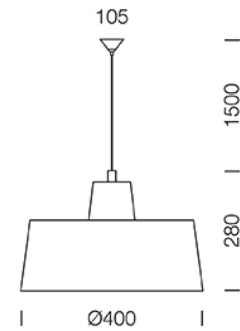

## Dimension

## Specification

ITEM CODE	:	BUSTIC-B
SERIES	:	BUSTIC
BRAND	:	LAMPTITUDE
LAMP TYPE	:	INCAN OR LED
LAMP BASE	:	1*E27 MAX 40W
DESCRIPTION	:	PANDANT LAMP
INSTALLATION	:	SURFACE MOUNTED BASRE
MATERIAL	:	POWDER COATED STEEL
COLOR	:	RUSTIC BROWN
CONTROL GEAR	:	N/A
REFLECTOR	:	N/A