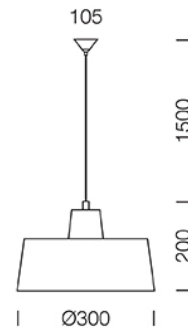

PROJECT : _____

SALE : _____

Lampitude®
TURN ON YOUR ATTITUDE

Product

Dimension

Specification

ITEM CODE	:	BUSTIC-A
SERIES	:	BUSTIC
BRAND	:	LAMPTITUDE
LAMP TYPE	:	INCAN OR LED
LAMP BASE	:	1*E27 MAX 40W
DESCRIPTION	:	PANDANT LAMP
INSTALLATION	:	SURFACE MOUNTED BASRE
MATERIAL	:	POWDER COATED STEEL
COLOR	:	RUSTIC BROWN
CONTROL GEAR	:	N/A
REFLECTOR	:	N/A