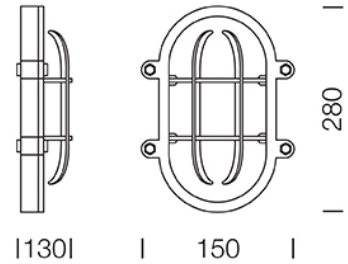

PROJECT : _____

SALE : _____

Lamptitude®
TURN ON YOUR ATTITUDE

Product

Dimension

Specification

| | | |
|--------------|---|----------------------------|
| ITEM CODE | : | BLYW8001007 |
| SERIES | : | BULLSEYE |
| BRAND | : | LAMPTITUDE |
| LAMP TYPE | : | INCANDESCENT OR LED |
| LAMP BASE | : | 1*E27 MAX 40W |
| DESCRIPTION | : | WALL LAMP |
| INSTALLATION | : | SURFACE MOUNTED WALL |
| MATERIAL | : | POWDER COATED STEEL , WOOD |
| COLOR | : | WHITE |
| CONTROL GEAR | : | N/A |
| REFLECTOR | : | N/A |

PROJECT : _____

SALE : _____

Lampitude®
TURN ON YOUR ATTITUDE

Product

Dimension

Specification

| | | |
|--------------|---|----------------------------|
| ITEM CODE | : | BLYW8001008 |
| SERIES | : | BULLSEYE |
| BRAND | : | LAMPTITUDE |
| LAMP TYPE | : | INCANDESCENT OR LED |
| LAMP BASE | : | 1*E27 MAX 40W |
| DESCRIPTION | : | WALL LAMP |
| INSTALLATION | : | SURFACE MOUNTED WALL |
| MATERIAL | : | POWDER COATED STEEL , WOOD |
| COLOR | : | BLACK |
| CONTROL GEAR | : | N/A |
| REFLECTOR | : | N/A |