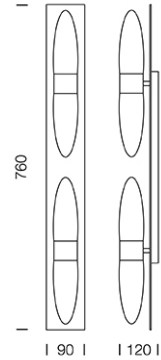

PROJECT : _____

SALE : _____

Lampitude[®]
TURN ON YOUR ATTITUDE

Product

Dimension

Specification

ITEM CODE	:	253641-502612
SERIES	:	BUFFY
BRAND	:	LAMPTITUDE
LAMP TYPE	:	COMPACT FLUORESCENT OR LED
LAMP BASE	:	4*E14 MAX 8W
DESCRIPTION	:	WALL LAMP
INSTALLATION	:	SURFACE MOUNTED WALL
MATERIAL	:	CHROME STEEL, FROSTED GLASS
IP RATING	:	IP44
COLOR	:	CHROME
CONTROL GEAR	:	N/A
REFLECTOR	:	N/A