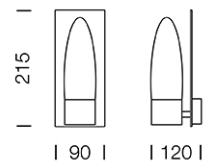

PROJECT : _____

SALE : _____

Lampitude®
TURN ON YOUR ATTITUDE

Product

Dimension

Specification

ITEM CODE	:	253141-502612
SERIES	:	BUFFY
BRAND	:	LAMPTITUDE
LAMP TYPE	:	COMPACT FLUORESCENT OR LED
LAMP BASE	:	1*E14 MAX 8W
DESCRIPTION	:	WALL LAMP
INSTALLATION	:	SURFACE MOUNTED WALL
MATERIAL	:	CHROME STEEL, FROSTED GLASS
IP RATING	:	IP44
COLOR	:	CHROME
CONTROL GEAR	:	N/A
REFLECTOR	:	N/A