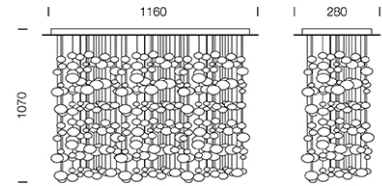

PROJECT : _____

SALE : _____

Lamptitude[®]
TURN ON YOUR ATTITUDE

Product

Dimension

Specification

ITEM CODE	:	BUBBIE-L100
SERIES	:	BUBBIE
BRAND	:	LAMPTITUDE
LAMP TYPE	:	HALOGEN OR LED
LAMP BASE	:	5*GU10 MAX 50W
DESCRIPTION	:	PENDANT LAMP
INSTALLATION	:	SURFACE MOUNTED BASE
MATERIAL	:	CHROME STEEL, GLASS
COLOR	:	CHROME
CONTROL GEAR	:	N/A
REFLECTOR	:	N/A