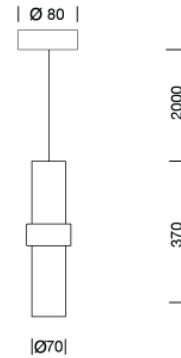

PROJECT : _____

SALE : _____

Lampitude®
TURN ON YOUR ATTITUDE

Product

Dimension

Specification

ITEM CODE	:	BRAT-D
SERIES	:	BRAT
BRAND	:	LAMPTITUDE
LAMP TYPE	:	LED
LAMP BASE	:	1*GU10 MAX 7W
DESCRIPTION	:	PENDANT LAMP
INSTALLATION	:	SURFACE MOUNTED BASE
MATERIAL	:	DIE-CAST ALUMINIUM
NET WEIGHT	:	1.3 kg
COLOR	:	GUNMETAL
CONTROL GEAR	:	N/A
REFLECTOR	:	N/A