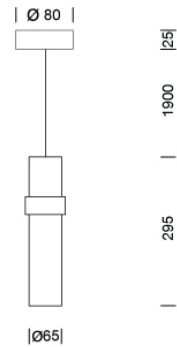

PROJECT : _____

SALE : _____

Lampitude®
TURN ON YOUR ATTITUDE

Product

Dimension

Specification

ITEM CODE	:	BRAT-C
SERIES	:	BRAT
BRAND	:	LAMPTITUDE
LAMP TYPE	:	LED
LAMP BASE	:	1*GU10 MAX 7W
DESCRIPTION	:	PENDANT LAMP
INSTALLATION	:	SURFACE MOUNTED BASE
MATERIAL	:	DIE-CAST ALUMINIUM
NET WEIGHT	:	1.2 kg
COLOR	:	GOLD GUNMETAL
CONTROL GEAR	:	N/A
REFLECTOR	:	N/A