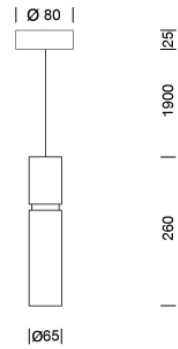

PROJECT : _____

SALE : _____

Lampitude®
TURN ON YOUR ATTITUDE

Product

Dimension

Specification

ITEM CODE	:	BRAT-B
SERIES	:	BRAT
BRAND	:	LAMPTITUDE
LAMP TYPE	:	LED
LAMP BASE	:	1*GU10 MAX 7W
DESCRIPTION	:	PENDANT LAMP
INSTALLATION	:	SURFACE MOUNTED BASE
MATERIAL	:	DIE-CAST ALUMINIUM
NET WEIGHT	:	1 kg
COLOR	:	GOLD GUNMETAL
CONTROL GEAR	:	N/A
REFLECTOR	:	N/A