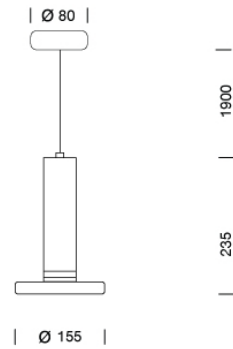

PROJECT : _____

SALE : _____

Lamptitude®
TURN ON YOUR ATTITUDE

Product

Dimension

Specification

ITEM CODE	:	BRAT-A
SERIES	:	BRAT
BRAND	:	LAMPTITUDE
LAMP TYPE	:	LED
LAMP BASE	:	1*GU10 MAX 7W
DESCRIPTION	:	PENDANT LAMP
INSTALLATION	:	SURFACE MOUNTED BASE
MATERIAL	:	DIE-CAST ALUMINIUM
NET WEIGHT	:	1 kg
COLOR	:	GUNMETAL , BLACK
CONTROL GEAR	:	N/A
REFLECTOR	:	N/A