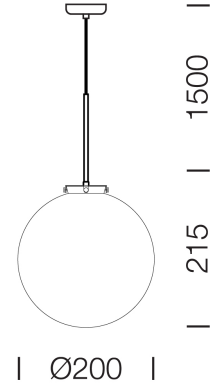

## Dimension

BRAS-PS

BRAS-PM

BRAS-PB

## Specification

ITEM CODE	:	BRAS-PS
SERIES	:	BRAS
BRAND	:	LAMPTITUDE
LAMP TYPE	:	INCANDESCENT OR LED
LAMP BASE	:	1*E27 MAX 40W
DESCRIPTION	:	PENDANT LAMP
INSTALLATION	:	SURFACE MOUNTED BASE
MATERIAL	:	CHROME STEEL, BRASS FINISH GLASS
COLOR	:	BRASS
CONTROL GEAR	:	N/A
REFLECTOR	:	N/A