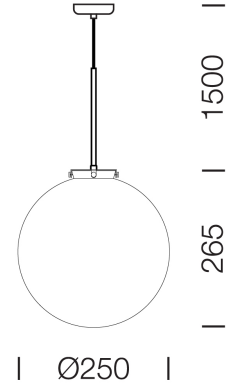

PROJECT : _____

SALE : _____

Lampitude®
TURN ON YOUR ATTITUDE

Product

Dimension

BRAS-PS

BRAS-PM

BRAS-PB

Specification

ITEM CODE	:	BRAS-PM
SERIES	:	BRAS
BRAND	:	LAMPTITUDE
LAMP TYPE	:	INCANDESCENT OR LED
LAMP BASE	:	1*E27 MAX 40W
DESCRIPTION	:	PENDANT LAMP
INSTALLATION	:	SURFACE MOUNTED BASE
MATERIAL	:	CHROME STEEL, BRASS FINISH GLASS
COLOR	:	BRASS
CONTROL GEAR	:	N/A
REFLECTOR	:	N/A