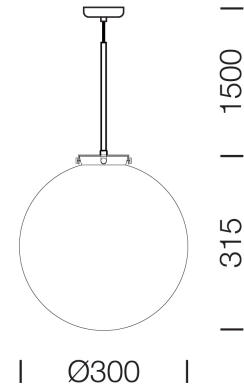

## Dimension

BRAS-PS

BRAS-PM

BRAS-PB

## Specification

ITEM CODE	:	BRAS-PB
SERIES	:	BRAS
BRAND	:	LAMPTITUDE
LAMP TYPE	:	INCANDESCENT OR LED
LAMP BASE	:	1*E27 MAX 40W
DESCRIPTION	:	PENDANT LAMP
INSTALLATION	:	SURFACE MOUNTED BASE
MATERIAL	:	CHROME STEEL, BRASS FINISH GLASS
COLOR	:	BRASS
CONTROL GEAR	:	N/A
REFLECTOR	:	N/A