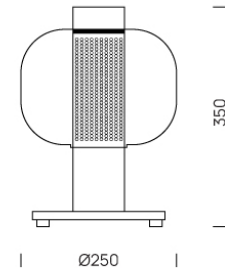

PROJECT : _____
SALE : _____

Lampitude

Product

Dimension

Specification

| | |
|----------------|----------------------------|
| SERIES | : BOTDY |
| ITEM CODE | : BOTDY-T-BK |
| DESCRIPTION | : TABLE LAMP |
| SIZE | : Ø250 X H350 (MM) |
| INSTALLATION | : STANDING LAMP |
| DRILL SIZE | : - |
| WEIGHT | : - |
| MATERIAL | : METAL , GLASS |
| COLOR | : SATIN BLACK , SMOKE GRAY |
| REFLECTOR | : - |
| DIFFUSER | : - |
| IP RATING | : 20 |
| LIGHT SOURCES | : LED |
| SOCKET | : - |
| WATTS | : 11W |
| INPUT VOLTAGE | : - |
| OUTPUT VOLTAGE | : - |
| CCT | : - |
| CRI | : - |
| BEAM ANGLE | : - |
| LUMEN POWER | : - |
| LIFETIME | : - |
| CONTROL GEAR | : LED DRIVER INCLUDED |
| ACCESSORIES | : - |
| REMARKS | : - |