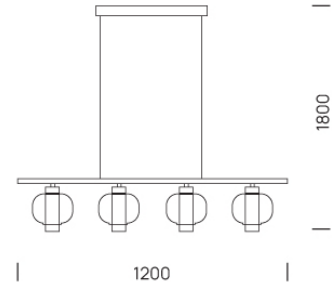

## Dimension

## Specification

SERIES	: BOTDY
ITEM CODE	: BOTDY-P4-BK
DESCRIPTION	: PENDANT LAMP
SIZE	: L1200 x W180 x H1800 (MM)
INSTALLATION	: SURFACE MOUNTED
DRILL SIZE	: -
WEIGHT	: 6.2 KG
MATERIAL	: METAL , GLASS
COLOR	: SATIN BLACK , SMOKY GRAY
REFLECTOR	: -
DIFFUSER	: -
IP RATING	: 20
LIGHT SOURCES	: LED
SOCKET	: -
WATTS	: 36W
INPUT VOLTAGE	: -
OUTPUT VOLTAGE	: -
CCT	: 3000K
CRI	: -
BEAM ANGLE	: -
LUMEN POWER	: -
LIFETIME	: -
CONTROL GEAR	: LED DRIVER INCLUDED
ACCESSORIES	: -
REMARKS	: -