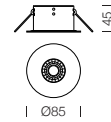

PROJECT : _____
SALE : _____

Lampitude

Product

Dimension

Specification

SERIES	: BONA
ITEM CODE	: BONA-GU10-IP65-BK-FR
DESCRIPTION	: RECESSED DOWNLIGHT
SIZE	: Ø85 X H45 (MM)
INSTALLATION	: RECESSED MOUNTED
DRILL SIZE	: Ø68 (MM)
WEIGHT	: 0.14 KG
MATERIAL	: ALUMINIUM
COLOR	: BLACK
REFLECTOR	: -
DIFFUSER	: FROSTED GLASS
IP RATING	: 65
LIGHT SOURCES	: GU10 X 1
WATTS	: MAX 50W
INPUT VOLTAGE	: AC 220-240V 50/60 Hz
OUTPUT VOLTAGE	: -
CCT	: -
CRI	: -
BEAM ANGLE	: -
LUMEN POWER	: -
AMBIENT TEMP	: -
LIFETIME	: -
CONTROL GEAR	: -
ACCESSORIES	: -
REMARKS	: BULB NOT INCLUDED