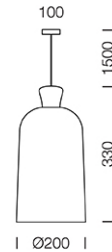

PROJECT : _____

SALE : _____

Lampitude®
TURN ON YOUR ATTITUDE

Product

Dimension

Specification

ITEM CODE	:	BOCCI-PS-WH
SERIES	:	BOCCI
BRAND	:	LAMPTITUDE
LAMP TYPE	:	INCANDESCENT OR LED
LAMP BASE	:	1*E27 MAX 60W
DESCRIPTION	:	HANGING LAMP
INSTALLATION	:	SURFACE MOUNTED BASE
MATERIAL	:	POWDER COATED ALUMINIUM, WOOD
COLOR	:	WHITE
CONTROL GEAR	:	N/A
REFLECTOR	:	N/A