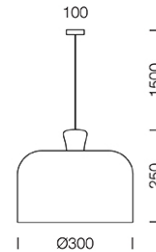

PROJECT : _____

SALE : _____

Lampitude®
TURN ON YOUR ATTITUDE

Product

Dimension

Specification

ITEM CODE	:	BOCCI-PB-WH
SERIES	:	BOCCI
BRAND	:	LAMPTITUDE
LAMP TYPE	:	INCANDESCENT OR LED
LAMP BASE	:	1*E27 MAX 60W
DESCRIPTION	:	HANGING LAMP
INSTALLATION	:	SURFACE MOUNTED BASE
MATERIAL	:	POWDER COATED ALUMINIUM, WOOD
COLOR	:	WHITE
CONTROL GEAR	:	N/A
REFLECTOR	:	N/A