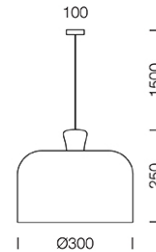

PROJECT : _____

SALE : _____

Lampitude®
TURN ON YOUR ATTITUDE

Product

Dimension

Specification

ITEM CODE	:	BOCCI-PB-GY
SERIES	:	BOCCI
BRAND	:	LAMPTITUDE
LAMP TYPE	:	INCANDESCENT OR LED
LAMP BASE	:	1*E27 MAX 60W
DESCRIPTION	:	HANGING LAMP
INSTALLATION	:	SURFACE MOUNTED BASE
MATERIAL	:	POWDER COATED ALUMINIUM, WOOD
COLOR	:	GRAY
CONTROL GEAR	:	N/A
REFLECTOR	:	N/A