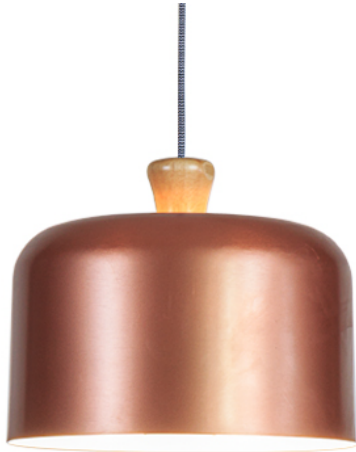

PROJECT : _____

SALE : _____

Lampitude®
TURN ON YOUR ATTITUDE

Product

Dimension

Specification

ITEM CODE	:	BOCCI-PB-CP
SERIES	:	BOCCI
BRAND	:	LAMPTITUDE
LAMP TYPE	:	INCANDESCENT OR LED
LAMP BASE	:	1*E27 MAX 60W
DESCRIPTION	:	HANGING LAMP
INSTALLATION	:	SURFACE MOUNTED BASE
MATERIAL	:	POWDER COATED ALUMINIUM, WOOD
COLOR	:	COPPER
CONTROL GEAR	:	N/A
REFLECTOR	:	N/A