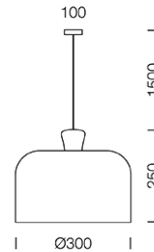

PROJECT : _____

SALE : _____

Lampitude®
TURN ON YOUR ATTITUDE

Product

Dimension

Specification

ITEM CODE	:	BOCCI-PB-CP
SERIES	:	BOCCI
BRAND	:	LAMPTITUDE
LAMP TYPE	:	INCANDESCENT OR LED
LAMP BASE	:	1*E27 MAX 60W
DESCRIPTION	:	HANGING LAMP
INSTALLATION	:	SURFACE MOUNTED BASE
MATERIAL	:	POWDER COATED ALUMINIUM, WOOD
COLOR	:	COPPER
CONTROL GEAR	:	N/A
REFLECTOR	:	N/A