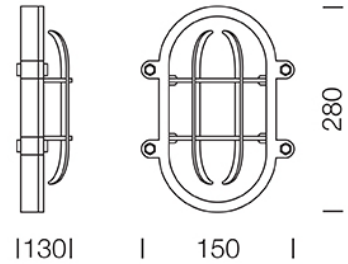

PROJECT : _____

SALE : _____

Lamptitude®
TURN ON YOUR ATTITUDE

Product

Dimension

Specification

ITEM CODE	:	BLYW8001008
SERIES	:	BULLSEYE
BRAND	:	LAMPTITUDE
LAMP TYPE	:	INCANDESCENT OR LED
LAMP BASE	:	1*E27 MAX 40W
DESCRIPTION	:	WALL LAMP
INSTALLATION	:	SURFACE MOUNTED WALL
MATERIAL	:	POWDER COATED STEEL , WOOD
COLOR	:	BLACK
CONTROL GEAR	:	N/A
REFLECTOR	:	N/A