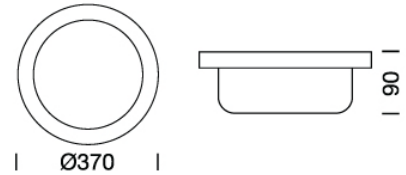

PROJECT : _____

SALE : _____

Lampitude®
TURN ON YOUR ATTITUDE

Product

Dimension

Specification

ITEM CODE	:	BILX-C-CL
SERIES	:	BILX
BRAND	:	LAMPTITUDE
LAMP TYPE	:	LED
LAMP BASE	:	1* LED CERTAFLUX DLM-ES MAX 18.4W 1900 LUMEN
DESCRIPTION	:	CEILING LAMP
INSTALLATION	:	SURFACE MOUNTED BASE
MATERIAL	:	POWDER COATED STEEL, OPAL GLASS, CHROME GLASS
NET WEIGHT	:	N/A
COLOR	:	WHITE , CHROME
CONTROL GEAR	:	LED DRIVER INCLUDED
REFLECTOR	:	N/A