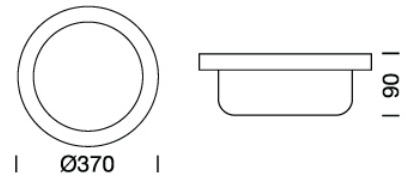

PROJECT : _____

SALE : _____

Lampitude®
TURN ON YOUR ATTITUDE

Product

Dimension

Specification

ITEM CODE	:	BILX-C-BK
SERIES	:	BILX
BRAND	:	LAMPTITUDE
LAMP TYPE	:	LED
LAMP BASE	:	1* LED CERTAFLUX DLM-ES MAX 18.4W 1900 LUMEN
DESCRIPTION	:	CEILING LAMP
INSTALLATION	:	SURFACE MOUNTED BASE
MATERIAL	:	POWDER COATED STEEL, OPAL GLASS, CHROME GLASS
NET WEIGHT	:	N/A
COLOR	:	BLACK , CHROME
CONTROL GEAR	:	LED DRIVER INCLUDED
REFLECTOR	:	N/A