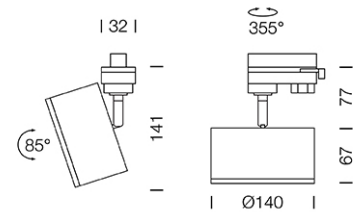

PROJECT : _____

SALE : _____

Lampitude®
TURN ON YOUR ATTITUDE

Product

Dimension

Specification

ITEM CODE	:	BC-TRACK-4000K-WW-ND
SERIES	:	BC-TRACK
BRAND	:	LAMPTITUDE
LAMP TYPE	:	LED
LAMP BASE	:	LED 14W 4000K
DESCRIPTION	:	ADJUSTABLE TRACK LIGHT
INSTALLATION	:	3 CIRCUIT TRACK LIGHT
MATERIAL	:	POWDER COATED ALUMINUM, P.E
NET WEIGHT	:	0.8 kg
COLOR	:	WHITE
CONTROL GEAR	:	LED DRIVER (NON DIM), INCLUDED
REFLECTOR	:	N/A