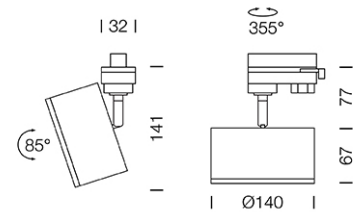

PROJECT : _____

SALE : _____

Lampitude®
TURN ON YOUR ATTITUDE

Product

Dimension

Specification

ITEM CODE	:	BC-TRACK-4000K-BK-ND
SERIES	:	BC-TRACK
BRAND	:	LAMPTITUDE
LAMP TYPE	:	LED
LAMP BASE	:	LED 14W 4000K
DESCRIPTION	:	ADJUSTABLE TRACK LIGHT
INSTALLATION	:	3 CIRCUIT TRACK LIGHT
MATERIAL	:	POWDER COATED ALUMINUM, P.E
NET WEIGHT	:	0.8 kg
COLOR	:	BLACK
CONTROL GEAR	:	LED DRIVER (NON DIM), INCLUDED
REFLECTOR	:	N/A