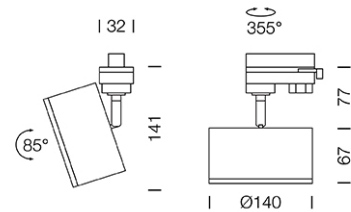

## Dimension

## Specification

ITEM CODE	:	BC-TRACK-3000K-WW-ND
SERIES	:	BC-TRACK
BRAND	:	LAMPTITUDE
LAMP TYPE	:	LED
LAMP BASE	:	LED 14W 3000K
DESCRIPTION	:	ADJUSTABLE TRACK LIGHT
INSTALLATION	:	3 CIRCUIT TRACK LIGHT
MATERIAL	:	POWDER COATED ALUMINUM, P.E
NET WEIGHT	:	0.8 kg
COLOR	:	WHITE
CONTROL GEAR	:	LED DRIVER (NON DIM), INCLUDED
REFLECTOR	:	N/A