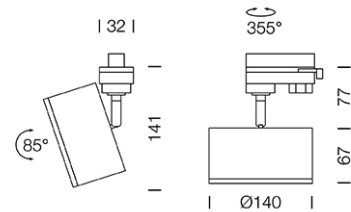

PROJECT : _____

SALE : _____

Lampitude®
TURN ON YOUR ATTITUDE

Product

Dimension

Specification

ITEM CODE	:	BC-TRACK-3000K-BK-ND
SERIES	:	BC-TRACK
BRAND	:	LAMPTITUDE
LAMP TYPE	:	LED
LAMP BASE	:	LED 14W 3000K
DESCRIPTION	:	ADJUSTABLE TRACK LIGHT
INSTALLATION	:	3 CIRCUIT TRACK LIGHT
MATERIAL	:	POWDER COATED ALUMINUM, P.E
NET WEIGHT	:	0.8 kg
COLOR	:	BLACK
CONTROL GEAR	:	LED DRIVER (NON DIM), INCLUDED
REFLECTOR	:	N/A