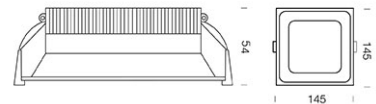

PROJECT : _____

SALE : _____

Lamptitude[®]
TURN ON YOUR ATTITUDE

Product

Dimension

Specification

ITEM CODE	:	BC-BOX-SQ-4000K
SERIES	:	BC-BOX
BRAND	:	LAMPTITUDE
LAMP TYPE	:	LED
LAMP BASE	:	LED 15W 4000K
DESCRIPTION	:	DOWNLIGHT LAMP
INSTALLATION	:	RECESSED DOWNLIGHT
MATERIAL	:	POWDER COATED ALUMINUM, OPAL P.E DIFFUSER
COLOR	:	WHITE
CONTROL GEAR	:	LED DRIVER INCLUDED
REFLECTOR	:	N/A