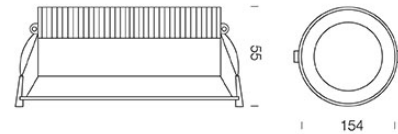

PROJECT : _____
SALE : _____

Lampitude

Product

Dimension

Specification

SERIES	: BC-BOX
ITEM CODE	: BC-BOX-RD-6500K-WH-ND
DESCRIPTION	: DOWNLIGHT LAMP
SIZE	: Ø154 X H55 (MM)
INSTALLATION	: RECESSED DOWNLIGHT
DRILL SIZE	: Ø148
WEIGHT	: -
MATERIAL	: POWDER COATED ALUMINUM , OPAL P.E DIFFUSER
COLOR	: WHITE
REFLECTOR	: -
DIFFUSER	: -
IP RATING	: 20
LIGHT SOURCES	: LED
SOCKET	: -
WATTS	: 14W
VOLT	: -
CCT	: 6500K
CRI	: -
BEAM ANGLE	: -
LUMEN POWER	: 1200lm
LIFETIME	: -
CONTROL GEAR	: LED DRIVER INCLUDED
ACCESSORIES	: -
REMARKS	: NON DIM