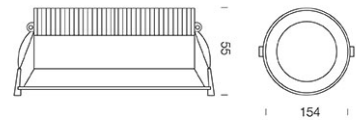

PROJECT : _____

SALE : _____

Lamptitude[®]
TURN ON YOUR ATTITUDE

Product

Dimension

Specification

ITEM CODE	:	BC-BOX-RD-3000K
SERIES	:	BC-BOX
BRAND	:	LAMPTITUDE
LAMP TYPE	:	LED
LAMP BASE	:	LED 15W 3000K
DESCRIPTION	:	DOWNLIGHT LAMP
INSTALLATION	:	RECESSED DOWNLIGHT
MATERIAL	:	POWDER COATED ALUMINUM, OPAL P.E DIFFUSER
COLOR	:	WHITE
CONTROL GEAR	:	LED DRIVER INCLUDED
REFLECTOR	:	N/A