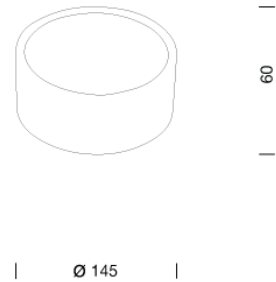

PROJECT : _____

SALE : _____

Lamptitude®
TURN ON YOUR ATTITUDE

Product

Dimension

Specification

ITEM CODE	:	BC-BOX-CR-4000K-BK-ND
SERIES	:	BC-BOX
BRAND	:	LAMPTITUDE
LAMP TYPE	:	LED
LAMP BASE	:	LED 14W 4000K
DESCRIPTION	:	CEILING DOWNLIGHT
INSTALLATION	:	CEILING MOUNTED DOWNLIGHT
MATERIAL	:	POWER COATED ALUMINUM , OPAL P.E DIFFUSER
NET WEIGHT	:	0.6 kg
COLOR	:	BLACK
CONTROL GEAR	:	LED DRIVER (NON DIM) INCLUDED
REFLECTOR	:	N/A