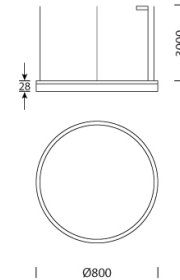

PROJECT : _____
SALE : _____

Lampitude

Product

Dimension

Specification

SERIES	: BATUREN
ITEM CODE	: BATUREN-80
DESCRIPTION	: PENDANT LAMP
SIZE	: Ø800 X H28+3000 (MM)
INSTALLATION	: SURFACE MOUNTED
DRILL SIZE	: -
WEIGHT	: 1.4 KG
MATERIAL	: POWDER COATED DIE-CAST ALUMINUM , FROSTED ACRYLIC
COLOR	: BLACK
REFLECTOR	: -
DIFFUSER	: -
IP RATING	: 20
LIGHT SOURCES	: LED HI POWER-SMD
SOCKET	: -
WATTS	: 55W
INPUT VOLTAGE	: -
OUTPUT VOLTAGE	: -
CCT	: 3000K
CRI	: -
BEAM ANGLE	: -
LUMEN POWER	: -
LIFETIME	: -
CONTROL GEAR	: LED DRIVER INCLUDED
ACCESSORIES	: -
REMARKS	: -