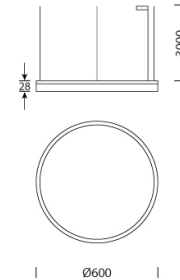

PROJECT : _____
SALE : _____

Lampitude

Product

Dimension

Specification

SERIES	: BATUREN
ITEM CODE	: BATUREN-60
DESCRIPTION	: PENDANT LAMP
SIZE	: Ø600 X H28+3000 (MM)
INSTALLATION	: SURFACE MOUNTED
DRILL SIZE	: -
WEIGHT	: 1.2 KG
MATERIAL	: POWDER COATED DIE-CAST ALUMINUM , FROSTED ACRYLIC
COLOR	: BLACK
REFLECTOR	: -
DIFFUSER	: -
IP RATING	: 20
LIGHT SOURCES	: LED HI POWER-SMD
SOCKET	: -
WATTS	: 42W
INPUT VOLTAGE	: -
OUTPUT VOLTAGE	: -
CCT	: 3000K
CRI	: -
BEAM ANGLE	: -
LUMEN POWER	: -
LIFETIME	: -
CONTROL GEAR	: LED DRIVER INCLUDED
ACCESSORIES	: -
REMARKS	: -