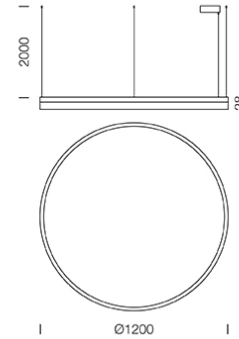

PROJECT : _____
SALE : _____

Lampitude®
TURN ON YOUR ATTITUDE

Product

Dimension

Specification

SERIES : BATURN
ITEM CODE : BATURN-120
DESCRIPTION : HANGING LAMP
SIZE : Ø1200 X H28+2000 (MM)

INSTALLATION : SURFACE MOUNTED BASE
DRILL SIZE : -
WEIGHT : 2 KG
MATERIAL : POWDER COATED DIE-CAST ALUMINUM , FROSTED ACRYLIC
COLOR : BLACK
REFLECTOR : -
DIFFUSER : -
IP RATING : 20

LIGHT SOURCES : LED HI POWER-SMD
SOCKET : -
WATTS : MAX 81W
VOLT : -
CCT : 3000K
CRI : -
BEAM ANGLE : -
LUMEN POWER : -
LIFETIME : -

CONTROL GEAR : LED DRIVER INCLUDED
ACCESSORIES : -
REMARKS : -

Head office 299/1 (Ekamai) Klongton-Nua, Wattana, Bangkok Thailand 10110