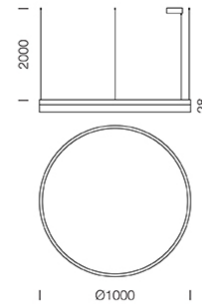

PROJECT : \_\_\_\_\_

SALE : \_\_\_\_\_

Product

Dimension

Specification

SERIES	: BATUREN
ITEM CODE	: BATUREN-100
DESCRIPTION	: HANGING LAMP
SIZE	: Ø1000 X H28+2000 (MM)
INSTALLATION	: SURFACE MOUNTED BASE
DRILL SIZE	: -
WEIGHT	: 1.5 KG
MATERIAL	: POWDER COATED DIE-CAST ALUMINUM , FROSTED ACRYLIC
COLOR	: BLACK
REFLECTOR	: -
DIFFUSER	: -
IP RATING	: 20
LIGHT SOURCES	: LED HI POWER-SMD
SOCKET	: -
WATTS	: 66W
VOLT	: -
CCT	: 3000K
CRI	: -
BEAM ANGLE	: -
LUMEN POWER	: -
LIFETIME	: -
CONTROL GEAR	: LED DRIVER INCLUDED
ACCESSORIES	: -
REMARKS	: -