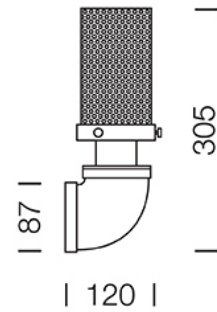

## Dimension

## Specification

ITEM CODE	:	BARK-WC-L
SERIES	:	BARK
BRAND	:	LAMPTITUDE
LAMP TYPE	:	INCAN OR LED
LAMP BASE	:	1*E27 MAX 60W
DESCRIPTION	:	WALL LAMP
INSTALLATION	:	SURFACE MOUNTED WALL
MATERIAL	:	POWDER COATED STEEL
COLOR	:	BLACK
CONTROL GEAR	:	N/A
REFLECTOR	:	N/A