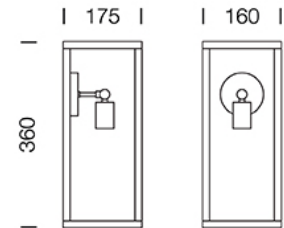

PROJECT : _____

SALE : _____

Lampitude®
TURN ON YOUR ATTITUDE

Product

Dimension

Specification

ITEM CODE	:	BARK-WB-L
SERIES	:	BARK
BRAND	:	LAMPTITUDE
LAMP TYPE	:	INCAN OR LED
LAMP BASE	:	1*E27 MAX 60W
DESCRIPTION	:	WALL LAMP
INSTALLATION	:	SURFACE MOUNTED WALL
MATERIAL	:	POWDER COATED STEEL, GLASS
COLOR	:	BLACK
CONTROL GEAR	:	N/A
REFLECTOR	:	N/A