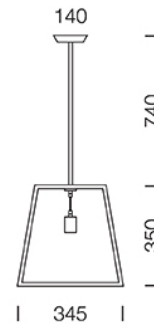

PROJECT : _____

SALE : _____

Lampitude®
TURN ON YOUR ATTITUDE

Product

Dimension

Specification

ITEM CODE	:	BARK-P-L
SERIES	:	BARK
BRAND	:	LAMPTITUDE
LAMP TYPE	:	INCAN OR LED
LAMP BASE	:	1*E27 MAX 60W
DESCRIPTION	:	PENDANT LAMP
INSTALLATION	:	SURFACE MOUNTED BASE
MATERIAL	:	POWDER COATED STEEL, GLASS
COLOR	:	BLACK
CONTROL GEAR	:	N/A
REFLECTOR	:	N/A