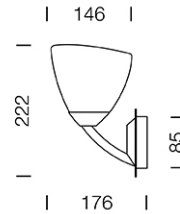

## Dimension

## Specification

ITEM CODE	:	BARIA-W
SERIES	:	BARIA
BRAND	:	LAMPTITUDE
LAMP TYPE	:	COMPACT FLUORESCENT OR LED
LAMP BASE	:	1*E14 MAX 11W
DESCRIPTION	:	WALL LAMP
INSTALLATION	:	SURFACE MOUNTED WALL
MATERIAL	:	STAINLESS STEEL, OPAL GLASS
COLOR	:	CHROME, OPAL
CONTROL GEAR	:	N/A
REFLECTOR	:	N/A