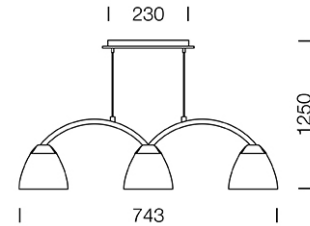

PROJECT : _____

SALE : _____

Lampitude®
TURN ON YOUR ATTITUDE

Product

Dimension

Specification

ITEM CODE	:	BARIA-P3
SERIES	:	BARIA
BRAND	:	LAMPTITUDE
LAMP TYPE	:	COMPACT FLUORESCENT OR LED
LAMP BASE	:	3*E14 MAX 11W
DESCRIPTION	:	PENDANT LAMP
INSTALLATION	:	SURFACE MOUNTED BASE
MATERIAL	:	STAINLESS STEEL, OPAL GLASS
COLOR	:	CHROME, OPAL
CONTROL GEAR	:	N/A
REFLECTOR	:	N/A