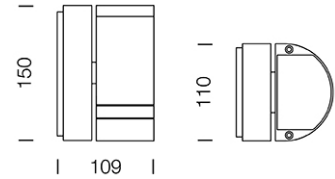

PROJECT : _____

SALE : _____

Lamptitude®
TURN ON YOUR ATTITUDE

Product

Dimension

Specification

ITEM CODE	:	6041-GR
SERIES	:	BAMBOO
BRAND	:	LAMPTITUDE
LAMP TYPE	:	HALOGEN OR LED
LAMP BASE	:	1*GU10 MAX 50W
DESCRIPTION	:	OUTDOOR WALL LAMP
INSTALLATION	:	SURFACE MOUNTED WALL
MATERIAL	:	POWDER COATED DIE-CAST ALUMINIUM, CLEAR POLYCARBONATE
IP RATING	:	IP44
COLOR	:	DARK GRAY
CONTROL GEAR	:	N/A
REFLECTOR	:	N/A